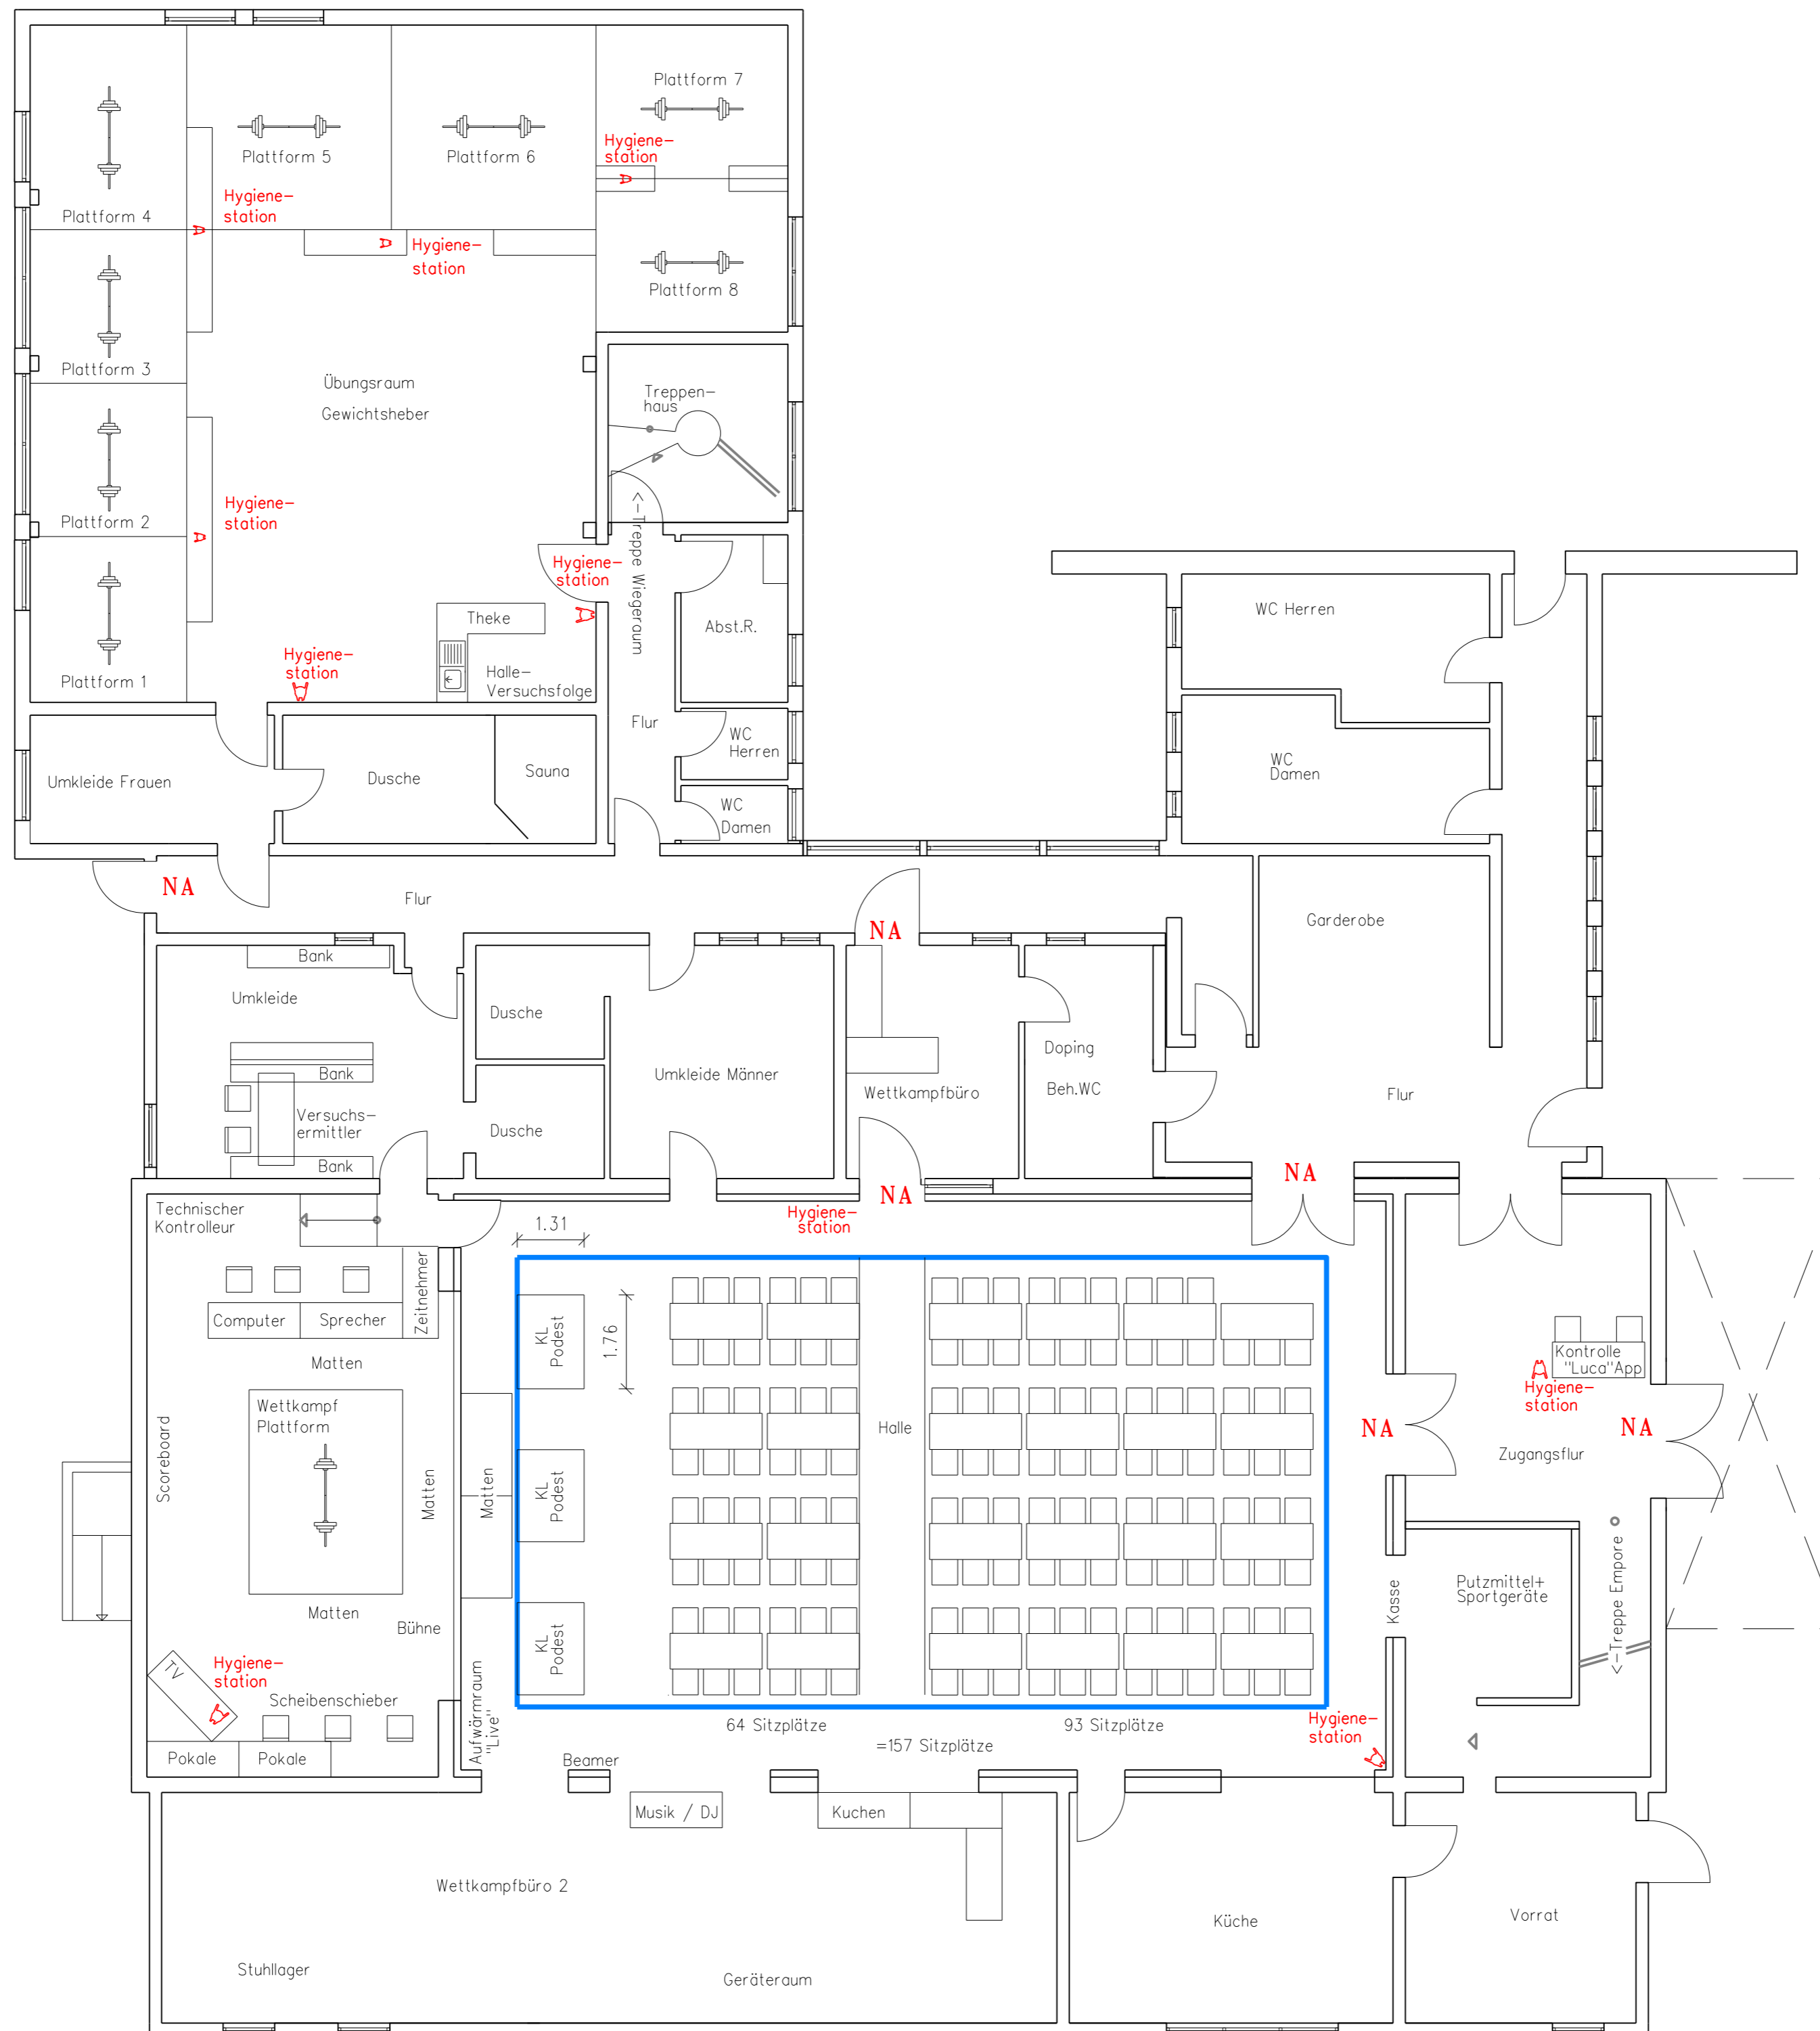

Nagold-Iselshaus
Sportstätte - Situationsplan

DM-Masters 23-26.09.2021

M.1:100 / A2